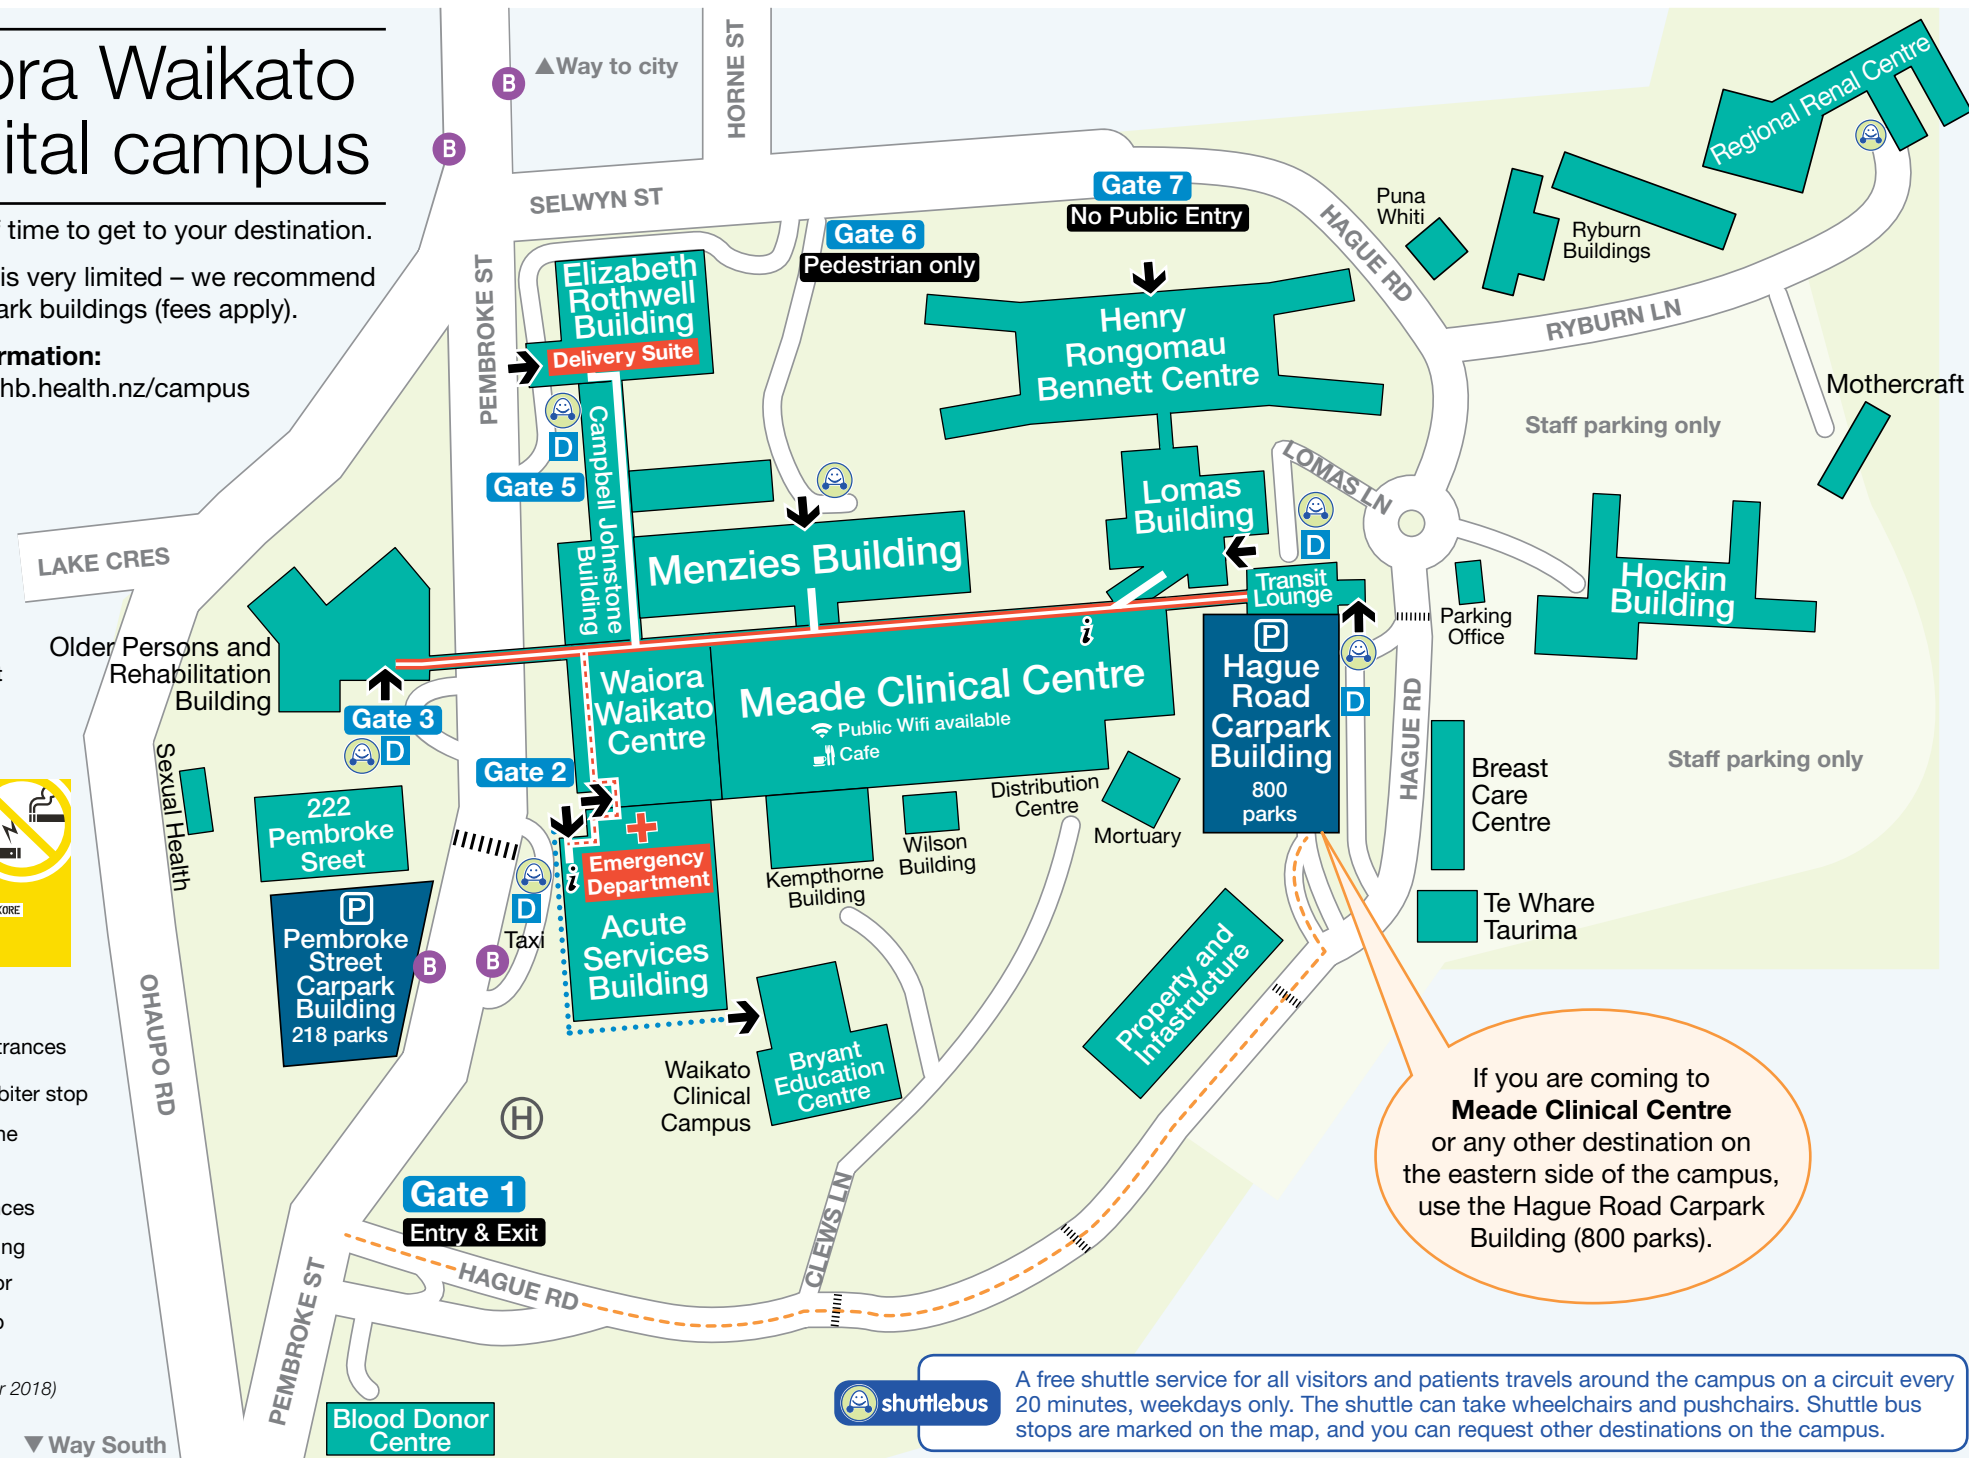

Waiora Waikato hospital campus

Allow plenty of time to get to your destination.

Street parking is very limited – we recommend using the carpark buildings (fees apply).

For more information:

www.waikatodhb.health.nz/campus

Map key:

- Building entrances
- Bus and Orbiter stop
- Drop off zone
- Enquiries
- Gate entrances
- Public parking
- Red Corridor
- Shuttle stop

10/18TM
(Map updated October 2018)

W0136HWF

▼ Way South

If you are coming to **Meade Clinical Centre** or any other destination on the eastern side of the campus, use the Hague Road Carpark Building (800 parks).

A free shuttle service for all visitors and patients travels around the campus on a circuit every 20 minutes, weekdays only. The shuttle can take wheelchairs and pushchairs. Shuttle bus stops are marked on the map, and you can request other destinations on the campus.