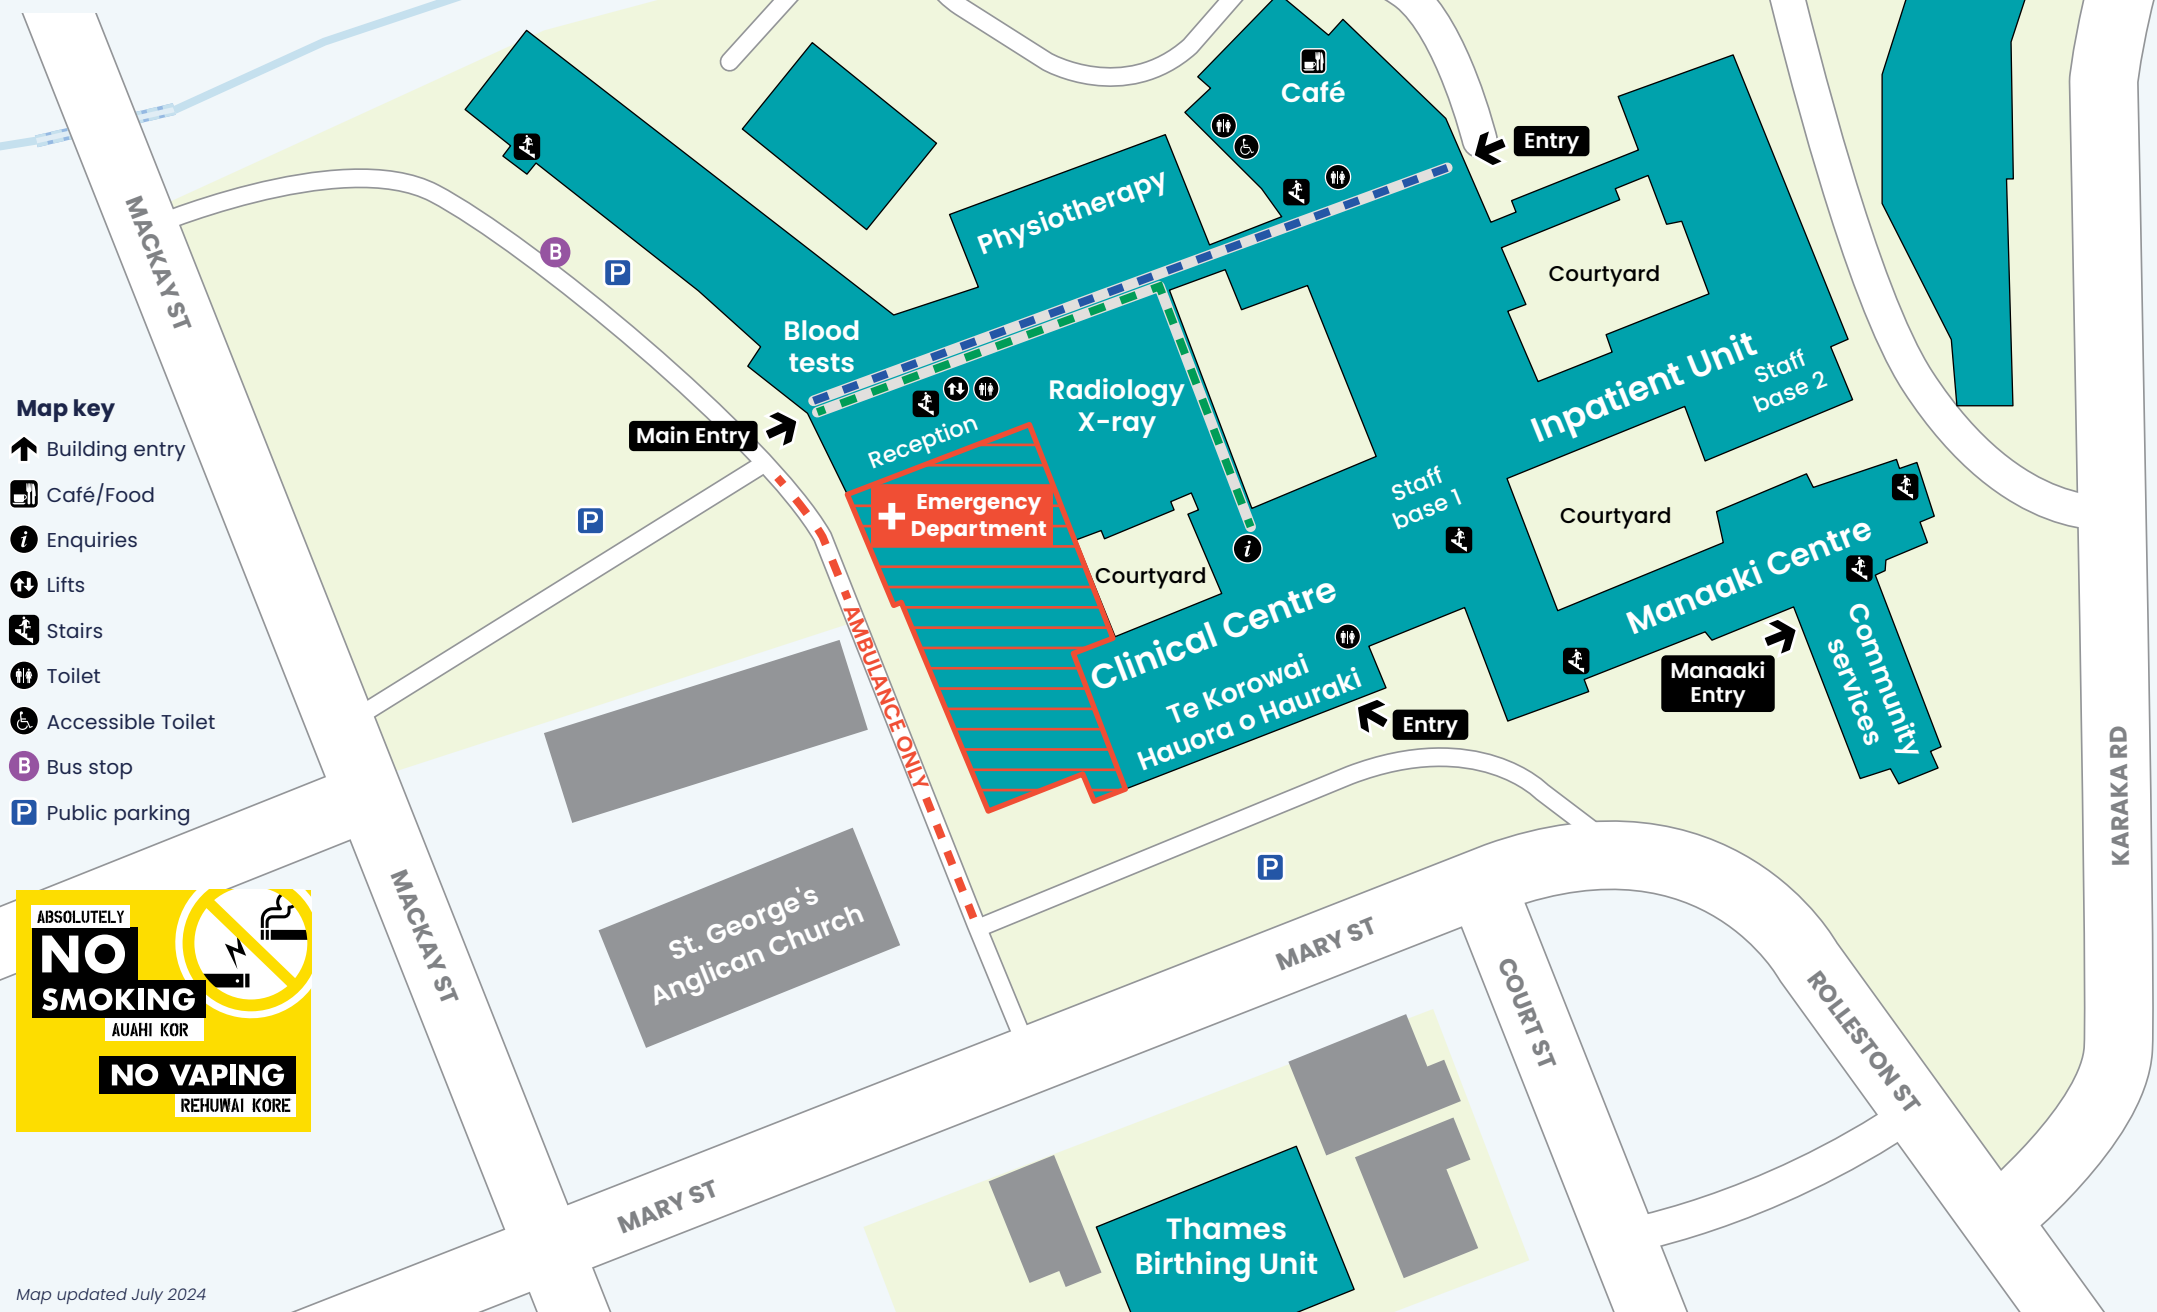

Thames hospital campus

▲ Way to Bella St

Map key

- Building entry
- Café/Food
- Enquiries
- Lifts
- Stairs
- Toilet
- Accessible Toilet
- Bus stop
- Public parking